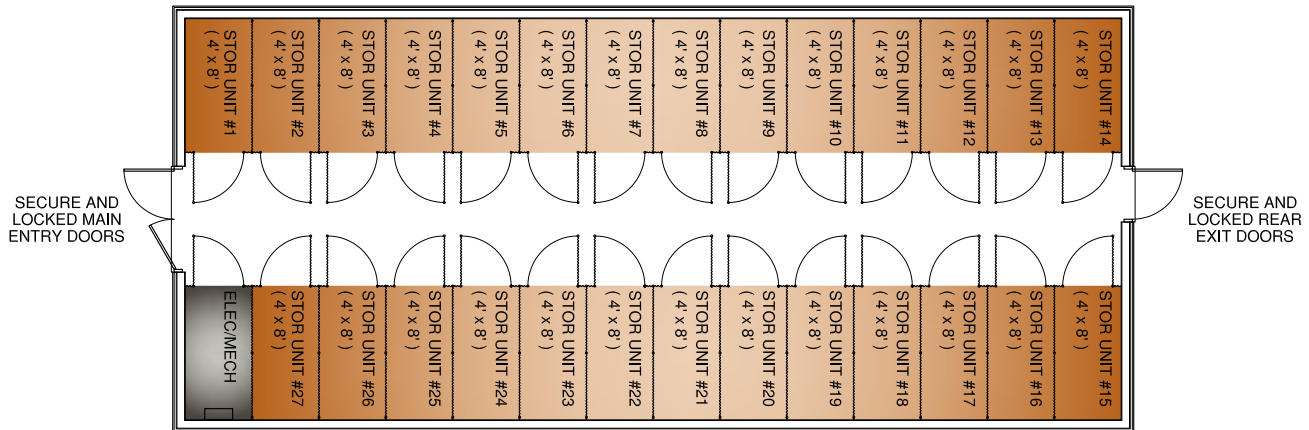

# WELLINGS OF WATERFORD SELF STORAGE BUILDING

FRONT ELEVATION

RIGHT SIDE ELEVATION

FLOOR PLAN

- Secure Building Self Storage with 27 individual units
- Chain link enclosures, 4 ft x 8 ft in size with 8 ft ceilings
  - Secure front and back doors
- Oversized double front doors for easy move in and out
- 24 hour access limited to residents and authorized persons only
  - Month-to-month and long term leases available