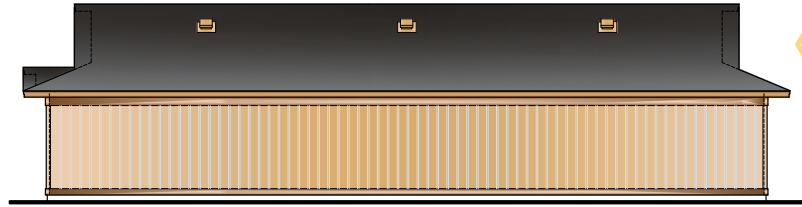

# WELLINGS OF WATERFORD SELF STORAGE BUILDING

FRONT ELEVATION

RIGHT SIDE ELEVATION

FLOOR PLAN

## The Storage Building at Wellings of Waterford is now renting.

Finally a storage solution for our residents that's affordable and perfect for storing off season items you don't need access to regularly or perhaps you just want to declutter your suite.

- Secure Building Self Storage with 27 individual units
- Chain link enclosures, 4 ft x 8 ft in size with 8 ft ceilings
  - Secure front and back doors
- Oversized double front doors for easy move in and out
- 24 hour access limited to residents and authorized persons only
  - Month-to-month and long term leases available